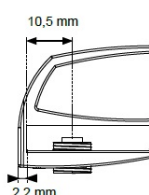

PRODUCT SHEET

Description:

Glass Door Handle "Badge" F/Double Doors, L+R, Alu Finish,F/ Glass Thickness 4-6mm, 1 Zamak Screw W/PVC Tip & 1 Zamak, Screw w/ø5x3,5mm Extension

Item number:

17.40.071-0

Units	Box	Carton	HS Code	Barcode
Pair	12	240	8302420090	 5704866072120

Changed from 6.00 mm. to 6.20 mm. 23-04-2012

Screw needed - not on drawing!!
One side shown

SISO A/S

Mileparken 11
DK-2740 Skovlunde
Denmark
VAT: DK 24786013

Phone +45 45 830 900

www.siso.dk
siso@siso.dk

Danske Bank
Nytorv Branch
Copenhagen
SWIFT: DABADKKK